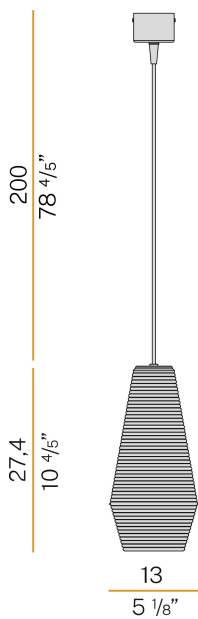

### Data sheet

CODE	L09753.000.0200
SYSTEM POWER CONSUMPTION	max 57W
LIGHT SOURCE	LED retrofit / halogen
LIGHT SOURCE KIT	* included
COMPATIBLE SOURCES	LED retrofit bulb 8W E27 2700K Ra80 1050lm (no dimming) * / max 57W E27
COLOUR TEMPERATURE	2700K Ra>80
LIGHT DISTRIBUTION	diffused
POWER SUPPLY	220-240V AC
FREQUENCY	50/60Hz
NOMINAL LUMINOUS FLUX	1050lm
WEIGHT	1,09 Kg
PROTECTION DEGREE	IP20
COLOUR TOLLERANCES	SDCM <6
PACKING DIMENSIONS (CM)	0,0 x 0,0 x 0,0

Suspension lighting fixture for interiors, with direct and indirect light emission.  
Rough aluminium structure.

Diffuser in blown glass with white, crystal, steel, amber, bronze, tobacco or green ribbing finish.

Turned pickled sheet metal closing disk in black or mat brass polyacrylic paint.  
2,2m (86,6") long suspension and power cable in PVC with black fabric covering.  
Power canopy with galvanized sheet metal ceiling bracket and pickled sheet metal covering in black or mat brass polyacrylic paint.

### Technical drawing